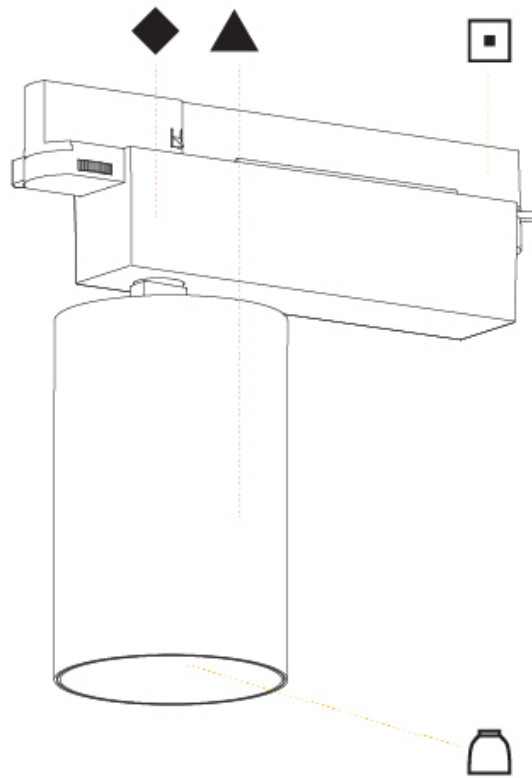

CENTRIQ 95 TRACK

A3T019-

PROJECT
TYPE
SPECIFIER
QUANTITY
DATE

A