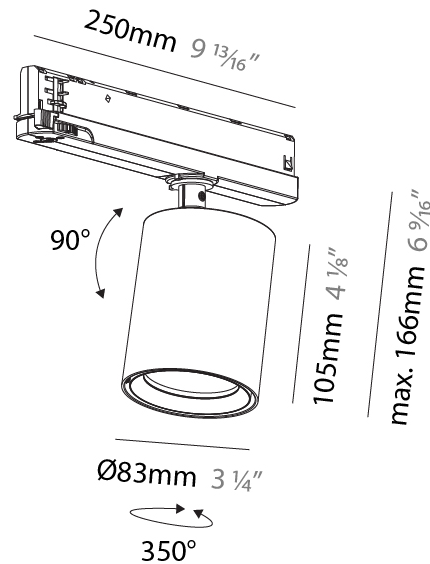

GENERAL

Series: Centriq
Subseries: Centriq In
Brand: Prolicht
Division: Architectural
Mounting Type: Track
Mounting Location: Ceiling
Subcategory: Spots

PHYSICAL

Shape: Cylinder
Diameter (mm): 83
Diameter (in): 3 1/4
Length (mm): 250
Length (in): 9 13/16
Height (mm): 166
Height (in): 6 9/16
Light Distribution: Adjustable / Direct
Weight (kg): 0.87
Fixture Finish: SSR / BKV / CWI / CRY / HAB / UFT / ITA / RUA / FTG / MYG / LOD / PUS / FRO / FUP / KIA / POP / BLS / SPG / MEY / GOH / GUM / CHC / COM / ABZ / JAG / OBR / MOS / ROR
Holder Finish: WHI / BLK
Accent Finish: SSR / BKV / CWI / CRY / HAB / LAG / UFT / ITA / RUA / RUR / MIC / FTG / MYG / TWT / LOD / PUS / FRO / FUP / KIA / POP / BLS / SPG / MEY / GOH / GUM / CHC / COM / ABZ / JAG
Fixture Material: Aluminum

ELECTRICAL

Lamp Type: LED (Zhaga Standard)
Input Wattage (W): 36.2
Total Output Wattage (W): 32.7
Dimming: Non-Dimmable / 0-10V Dimming
Driver Included: Yes
Driver Location: Integrated
Driver Type: Constant Current - 120Vac
Driver Class: Class 2
Input Voltage (V): 120

LED

Number of LEDs: 1
Color Temperature (°K): 2700 / 3000 / 3500 / 4000
Max. Delivered Lumen (lm): 2916 / 3037 / 3166 / 3320
Nominal Lumen (lm): 3471 / 3615 / 3769 / 3952
CRI: >90 CRI
Lamp Life (hrs): 50000

OPTICAL

Reflector: 20 / 32 / 54
Adjustability: Rotational 350°; Tilt 90°

RATINGS AND CERTIFICATIONS

Certified By: CSA Certified to UL and CSA Standards
IP rating: IP20